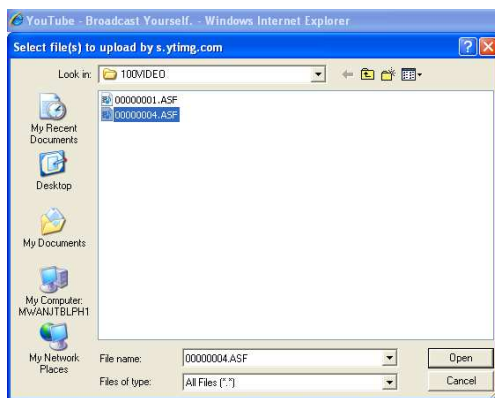

Add a video to You Tube

Navigate to www.youtube.com

Participants can set up an account at http://www.youtube.com/create_account?next=%2Findex

Click on

Upload

Click on

Upload Video

Browse for your video file on your computer and click on Open